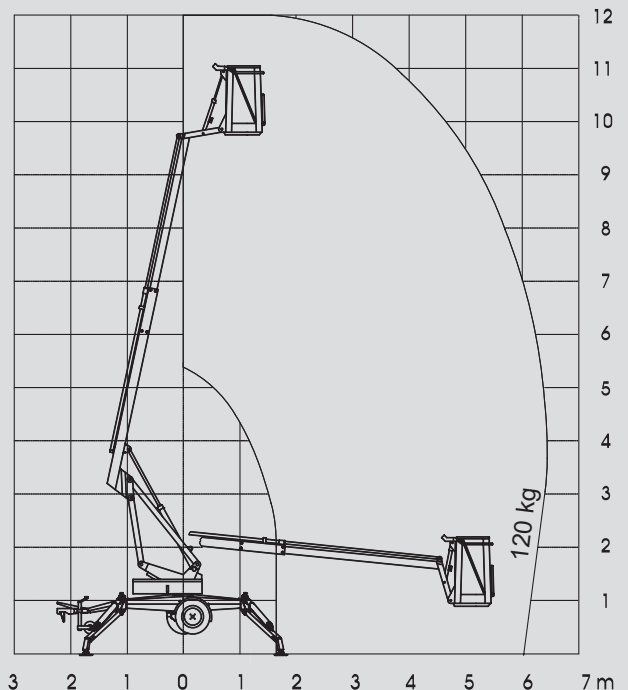

For further information please contact your sales representative or one of our local depots.

Data provided are for information only and do not imply any obligation. Technical information as provided by the manufacturer. We reserve the right to modify specifications and/or models without notice.