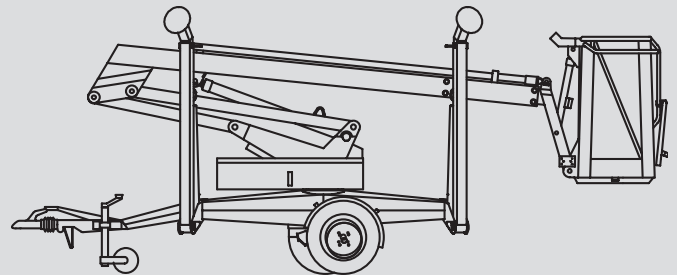

## PA 120 E

Max. working height	12,00 m
Max. platform height	10,00 m
Capacity	120 kg
Max. horizontal reach	6,70 m
Width	1,40 m
Length	5,05 m
Height	2,10 m
Platform dimensions	1,10x0,90x0,60 m
Max. outrigger width	3,20 m
Weight	985 kg
Power	Electric