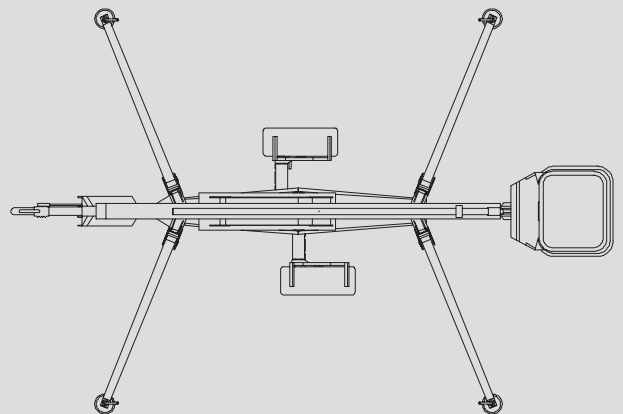

## PA 120 E

Max. working height	12,00 m
Max. platform height	10,00 m
Capacity	120 kg
Max. horizontal reach	6,70 m
Width	1,40 m
Length	5,05 m
Height	2,10 m
Platform dimensions	1,10x0,90x0,60 m
Max. outrigger width	3,20 m
Weight	985 kg
Power	Electric