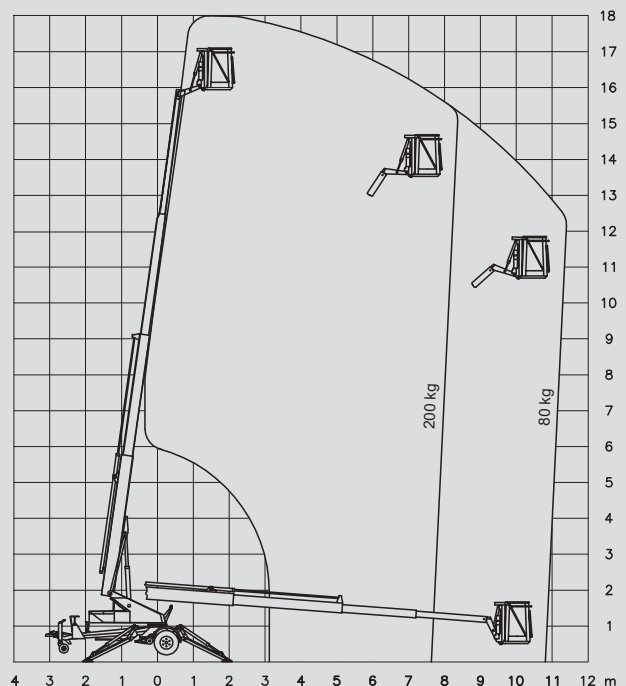

For further information please contact your sales representative or one of our local depots.

Data provided are for information only and do not imply any obligation. Technical information as provided by the manufacturer. We reserve the right to modify specifications and/or models without notice.