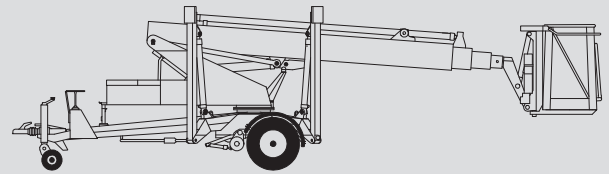

Trailer-Mounted Platforms

PA 180 E

Max. working height	18,00 m
Max. platform height	16,00 m
Capacity	200 kg
Max. horizontal reach	11,30 m
Width	2,07 m
Length	7,82 m
Height	2,14 m
Platform dimensions	0,70 x 1,20 m
Max. outrigger width	3,80 m
Weight	1.975 kg
Power	Electric