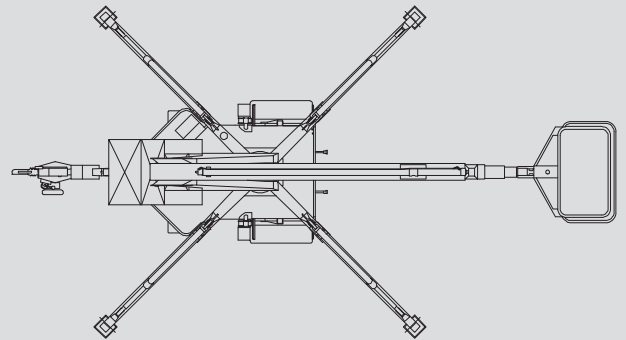

Trailer-Mounted Platforms

PA 180 E

Max. working height	18,00 m
Max. platform height	16,00 m
Capacity	200 kg
Max. horizontal reach	11,30 m
Width	2,07 m
Length	7,82 m
Height	2,14 m
Platform dimensions	0,70 x 1,20 m
Max. outrigger width	3,80 m
Weight	1.975 kg
Power	Electric