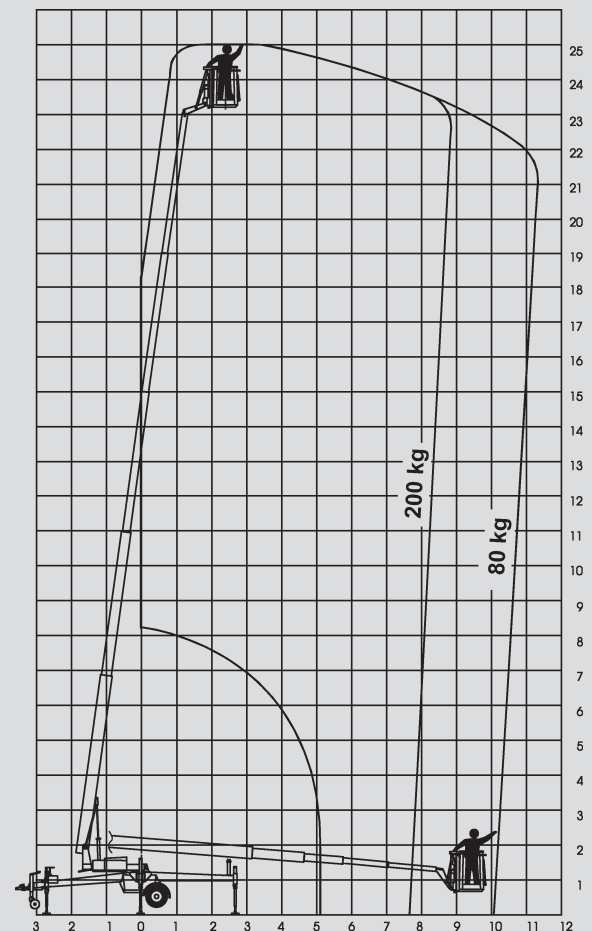

Trailer-Mounted Platforms

PA 250 E

Max. working height	25,00 m
Max. platform height	23,00 m
Capacity	200 kg
Max. horizontal reach	9,00 m
Width	1,69 m
Length	9,07 m
Height	2,11 m
Platform dimensions	1,10x1,20x0,70 m
Max. outrigger width	6,00 m
Weight	2.450 kg
Power	Electric