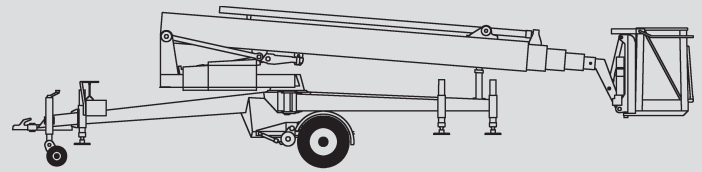

Trailer-Mounted Platforms

PA 250 E

Max. working height	25,00 m
Max. platform height	23,00 m
Capacity	200 kg
Max. horizontal reach	9,00 m
Width	1,69 m
Length	9,07 m
Height	2,11 m
Platform dimensions	1,10x1,20x0,70 m
Max. outrigger width	6,00 m
Weight	2.450 kg
Power	Electric