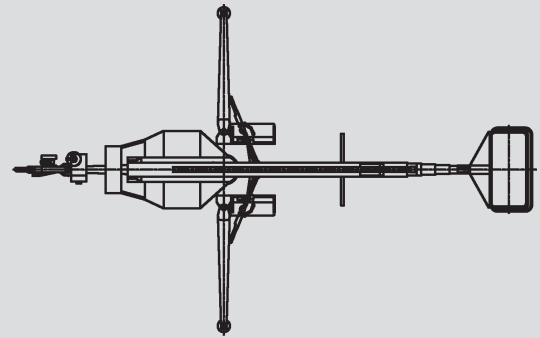

Trailer-Mounted Platforms

PA 250 E

Max. working height	25,00 m
Max. platform height	23,00 m
Capacity	200 kg
Max. horizontal reach	9,00 m
Width	1,69 m
Length	9,07 m
Height	2,11 m
Platform dimensions	1,10x1,20x0,70 m
Max. outrigger width	6,00 m
Weight	2.450 kg
Power	Electric