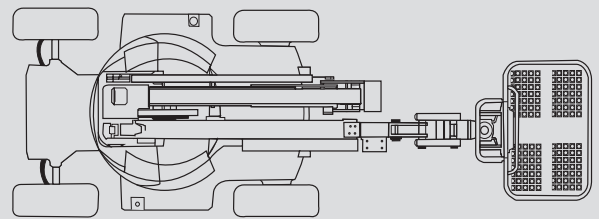

# Articulating Boom Lifts

## PSG 120 D / 4WD

Max. working height	12,40 m
Max. platform height	10,40 m
Capacity	230 kg
Max. horizontal reach	6,60 m
Width	1,90 m
Length	5,50 m
Height	2,20 m
Platform dimensions	1,50 x 0,80 m
Jib	Yes
Weight	5.620 kg
Power	Diesel
Four wheel	Yes