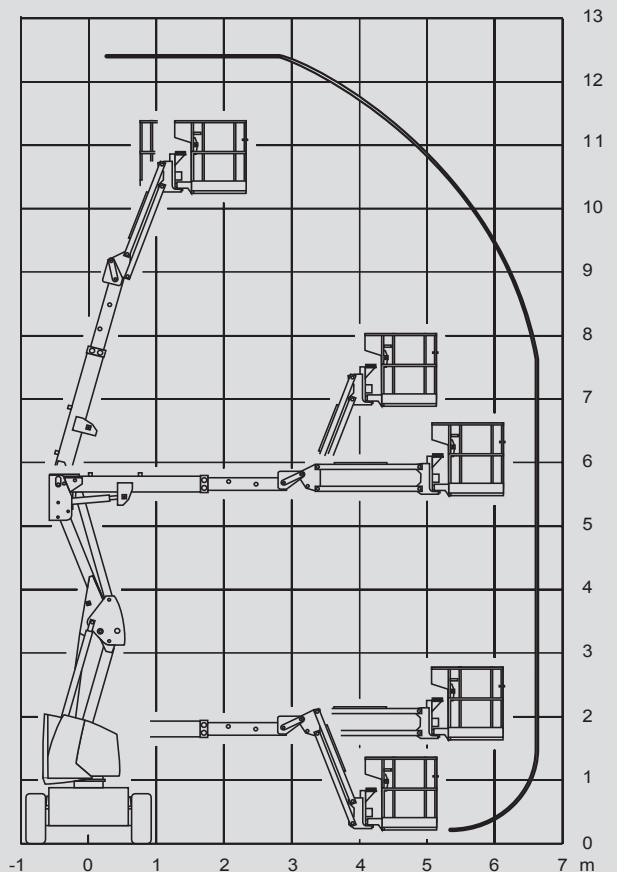

# Articulating Boom Lifts

## PSG 120 D / 4WD

Max. working height	12,40 m
Max. platform height	10,40 m
Capacity	230 kg
Max. horizontal reach	6,60 m
Width	1,90 m
Length	5,50 m
Height	2,20 m
Platform dimensions	1,50 x 0,80 m
Jib	Yes
Weight	5.620 kg
Power	Diesel
Four wheel	Yes