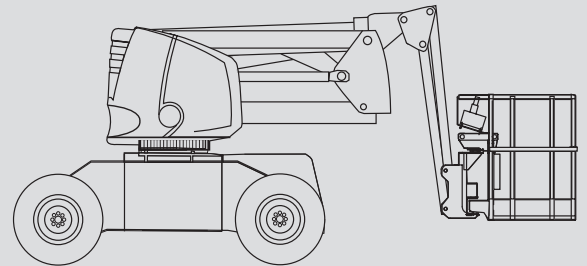

# Articulating Boom Lifts

## PSG 120 D / 4WD

Max. working height	12,40 m
Max. platform height	10,40 m
Capacity	230 kg
Max. horizontal reach	6,60 m
Width	1,90 m
Length	5,50 m
Height	2,20 m
Platform dimensions	1,50 x 0,80 m
Jib	Yes
Weight	5.620 kg
Power	Diesel
Four wheel	Yes