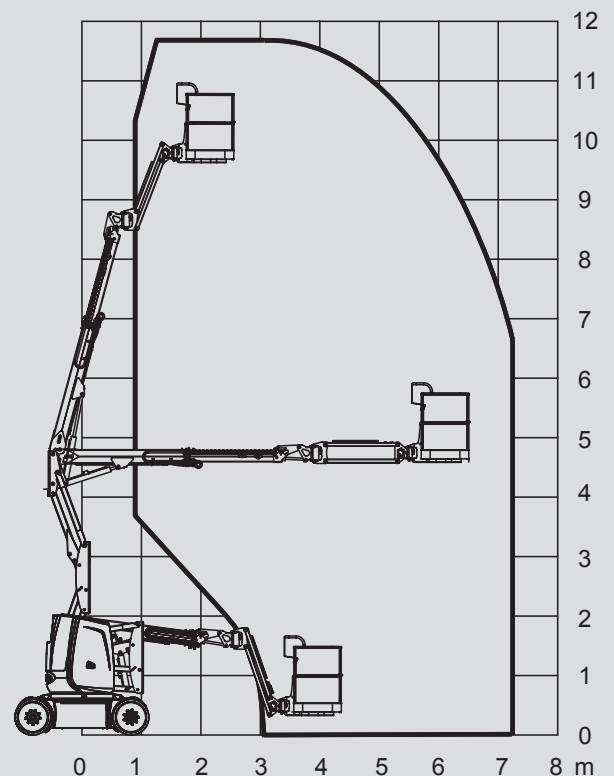

For further information please contact your sales representative or one of our local depots.

Data provided are for information only and do not imply any obligation. Technical information as provided by the manufacturer. We reserve the right to modify specifications and/or models without notice.