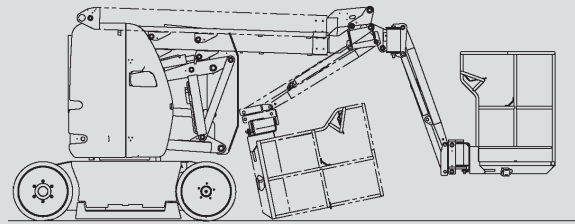

# Articulating Boom Lifts

## PSG 120 E

Max. working height	11,95 m
Max. platform height	9,95 m
Capacity	200 kg
Max. horizontal reach	7,00 m
Width	1,20 m
Length	5,48 m
Height	1,99 m
Platform dimensions	1,20 x 0,96 m
Jib	Yes
Weight	6.550 kg
Power	Electric
Four wheel	No