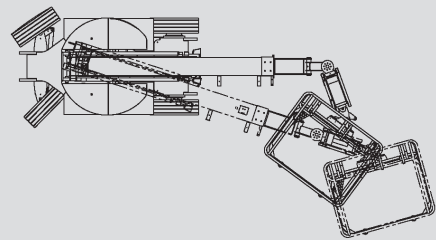

# Articulating Boom Lifts

## PSG 120 E

Max. working height	11,95 m
Max. platform height	9,95 m
Capacity	200 kg
Max. horizontal reach	7,00 m
Width	1,20 m
Length	5,48 m
Height	1,99 m
Platform dimensions	1,20 x 0,96 m
Jib	Yes
Weight	6.550 kg
Power	Electric
Four wheel	No