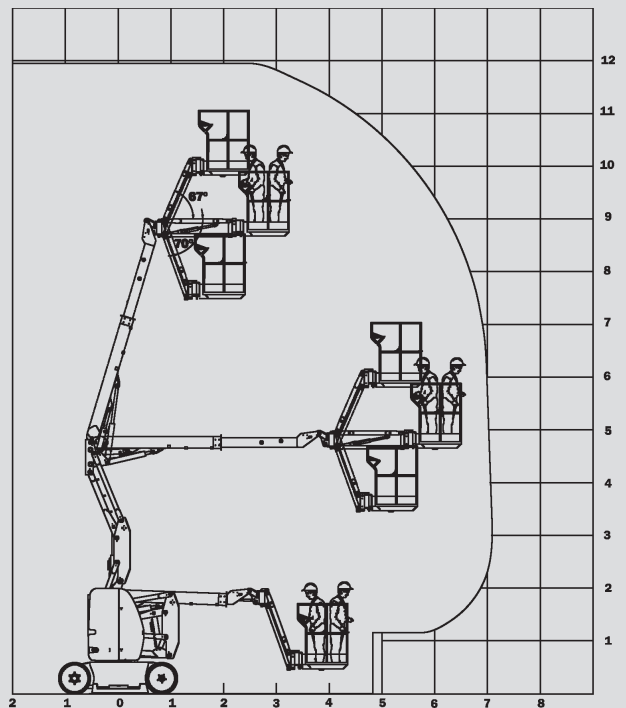

For further information please contact your sales representative or one of our local depots.

Data provided are for information only and do not imply any obligation. Technical information as provided by the manufacturer. We reserve the right to modify specifications and/or models without notice.