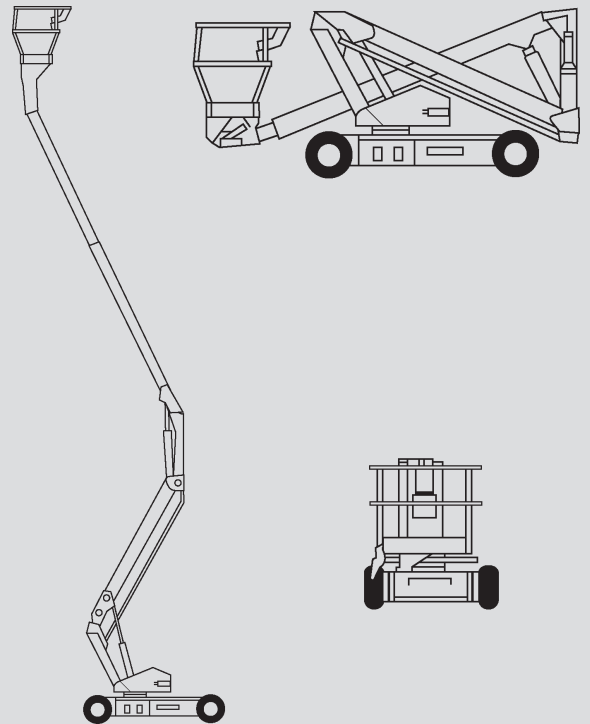

Articulating Boom Lifts

PSG 130 E

Max. working height	13,50 m
Max. platform height	11,50 m
Capacity	215 kg
Max. horizontal reach	6,10 m
Width	1,50 m
Length	4,04 m
Height	2,00 m
Platform dimensions	1,20 x 0,60 m
Jib	No
Weight	3.850 kg
Power	Electric
Four wheel	No