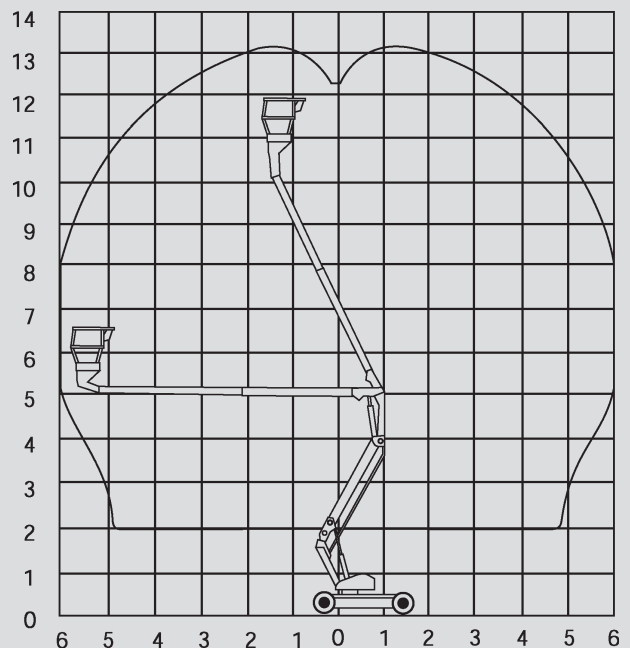

For further information please contact your sales representative or one of our local depots.

Data provided are for information only and do not imply any obligation. Technical information as provided by the manufacturer. We reserve the right to modify specifications and/or models without notice.