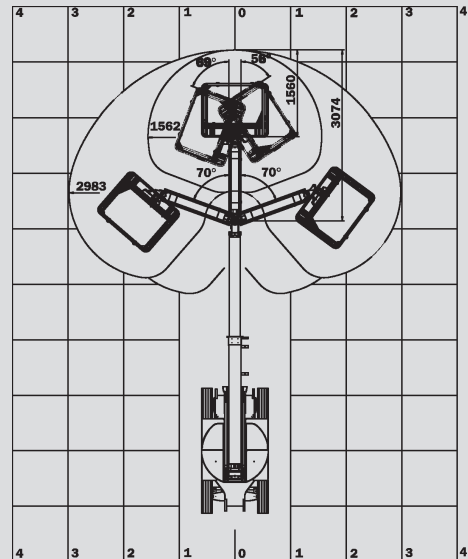

Articulating Boom Lifts

PSG 150 E

Max. working height	15,00 m
Max. platform height	13,00 m
Capacity	200 kg
Max. horizontal reach	7,60 m
Width	1,50 m
Length	6,05 m
Height	1,97 m
Platform dimensions	1,20 x 0,96 m
Jib	Rotatable
Weight	6.700 kg
Power	Electric
Four wheel	No