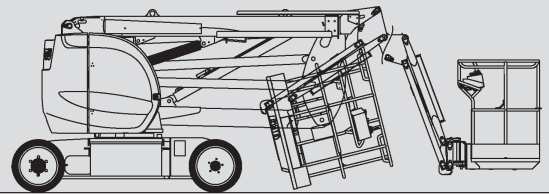

Articulating Boom Lifts

PSG 150 E

Max. working height	15,00 m
Max. platform height	13,00 m
Capacity	200 kg
Max. horizontal reach	7,60 m
Width	1,50 m
Length	6,05 m
Height	1,97 m
Platform dimensions	1,20 x 0,96 m
Jib	Rotatable
Weight	6.700 kg
Power	Electric
Four wheel	No