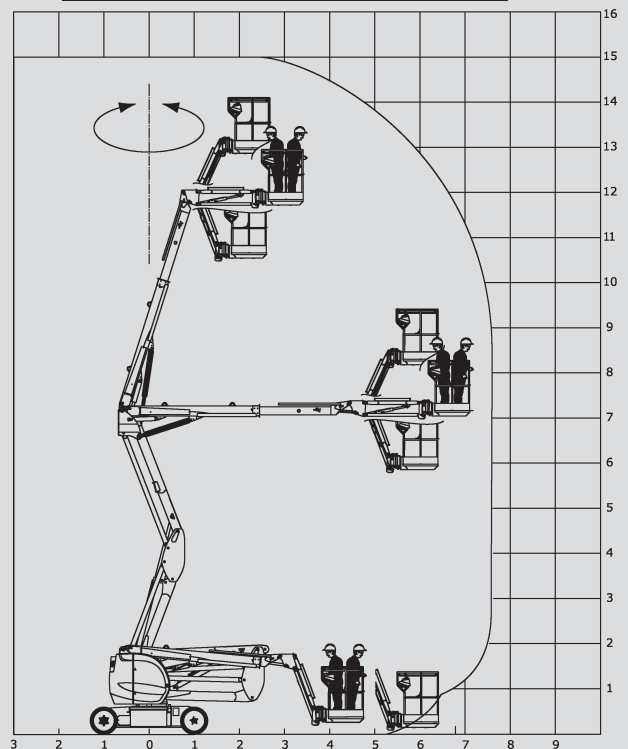

Articulating Boom Lifts

PSG 150 E

Max. working height	15,00 m
Max. platform height	13,00 m
Capacity	200 kg
Max. horizontal reach	7,60 m
Width	1,50 m
Length	6,05 m
Height	1,97 m
Platform dimensions	1,20 x 0,96 m
Jib	Rotatable
Weight	6.700 kg
Power	Electric
Four wheel	No