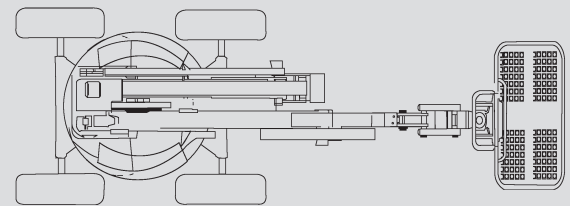

Articulating Boom Lifts

PSG 160 D / 4WD

Max. working height	16,00 m
Max. platform height	14,00 m
Capacity	230 kg
Max. horizontal reach	9,20 m
Width	2,30 m
Length	6,95 m
Height	2,30 m
Platform dimensions	1,80 x 0,80 m
Jib	Yes
Weight	6.950 kg
Power	Diesel
Four wheel	Yes