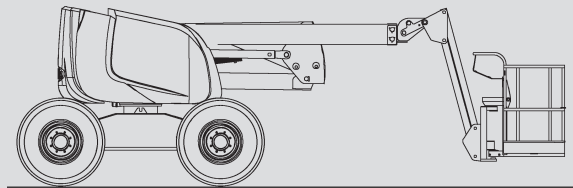

Articulating Boom Lifts

PSG 160 D / 4WD

Max. working height	16,00 m
Max. platform height	14,00 m
Capacity	230 kg
Max. horizontal reach	9,20 m
Width	2,30 m
Length	6,95 m
Height	2,30 m
Platform dimensions	1,80 x 0,80 m
Jib	Yes
Weight	6.950 kg
Power	Diesel
Four wheel	Yes