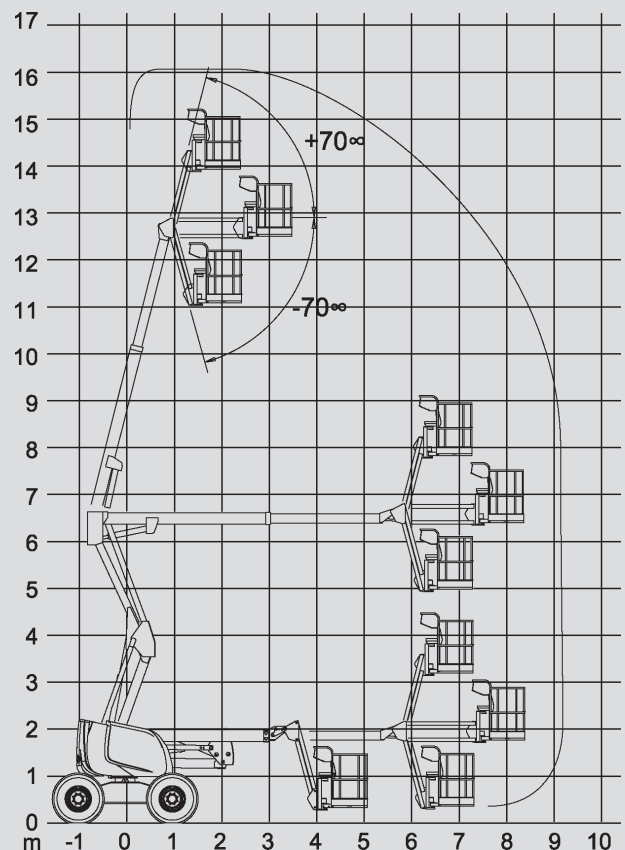

For further information please contact your sales representative or one of our local depots.

Data provided are for information only and do not imply any obligation. Technical information as provided by the manufacturer. We reserve the right to modify specifications and/or models without notice.