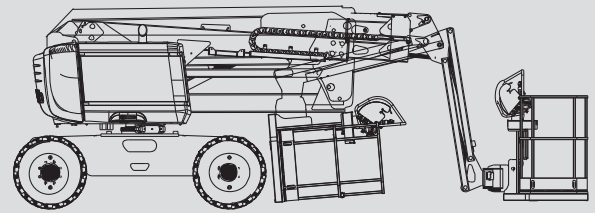

# Articulating Boom Lifts

## PSG 160 D / 4WD

Max. working height	16,00 m
Max. platform height	14,00 m
Capacity	230 kg
Max. horizontal reach	8,30 m
Width	2,30 m
Length	5,05 m
Height	2,40 m
Platform dimensions	1,83 x 0,80 m
Jib	Yes
Weight	6.650 kg
Power	Diesel
Four wheel	Yes