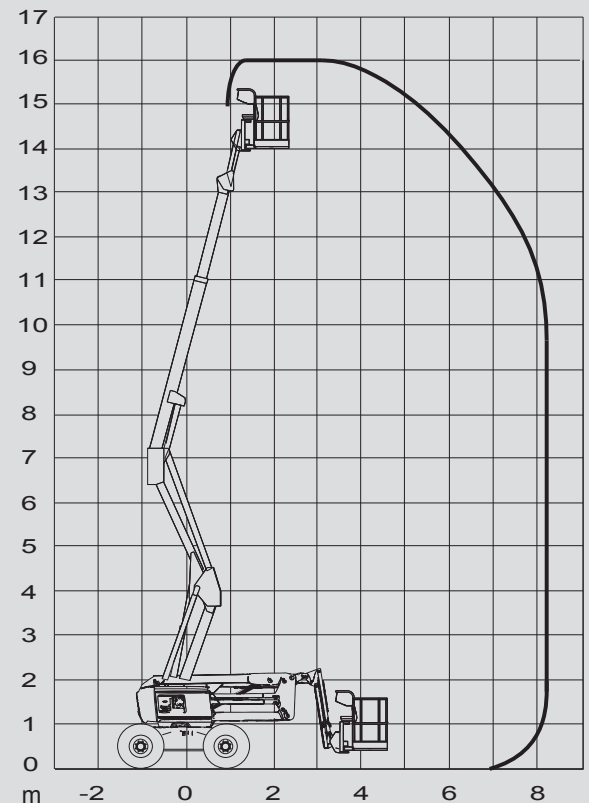

For further information please contact your sales representative or one of our local depots.

Data provided are for information only and do not imply any obligation. Technical information as provided by the manufacturer. We reserve the right to modify specifications and/or models without notice.