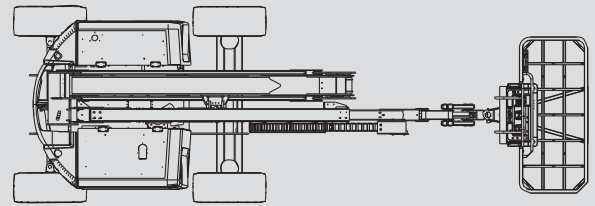

# Articulating Boom Lifts

## PSG 160 D / 4WD

Max. working height	16,00 m
Max. platform height	14,00 m
Capacity	230 kg
Max. horizontal reach	8,30 m
Width	2,30 m
Length	5,05 m
Height	2,40 m
Platform dimensions	1,83 x 0,80 m
Jib	Yes
Weight	6.650 kg
Power	Diesel
Four wheel	Yes