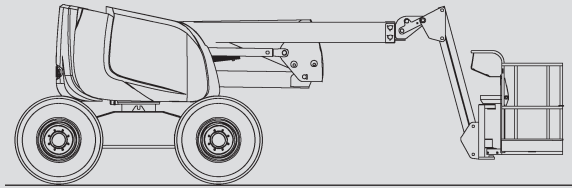

# Articulating Boom Lifts

## PSG 180 D / 4WD

Max. working height	17,30 m
Max. platform height	15,30 m
Capacity	230 kg
Max. horizontal reach	10,60 m
Width	2,30 m
Length	7,60 m
Height	2,30 m
Platform dimensions	1,80 x 0,80 m
Jib	Yes
Weight	8.050 kg
Power	Diesel
Four wheel	Yes