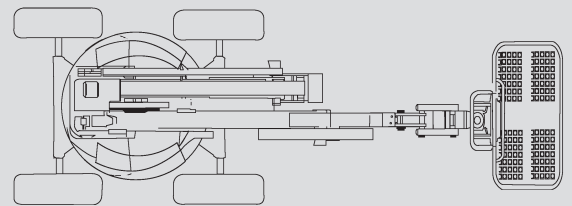

# Articulating Boom Lifts

## PSG 180 D / 4WD

Max. working height	17,30 m
Max. platform height	15,30 m
Capacity	230 kg
Max. horizontal reach	10,60 m
Width	2,30 m
Length	7,60 m
Height	2,30 m
Platform dimensions	1,80 x 0,80 m
Jib	Yes
Weight	8.050 kg
Power	Diesel
Four wheel	Yes