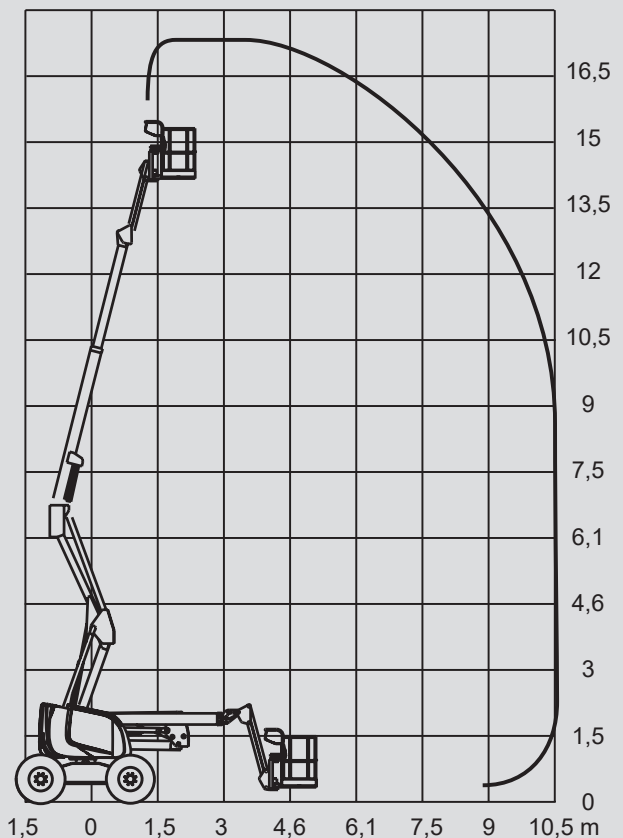

# Articulating Boom Lifts

## PSG 180 D / 4WD

Max. working height	17,30 m
Max. platform height	15,30 m
Capacity	230 kg
Max. horizontal reach	10,60 m
Width	2,30 m
Length	7,60 m
Height	2,30 m
Platform dimensions	1,80 x 0,80 m
Jib	Yes
Weight	8.050 kg
Power	Diesel
Four wheel	Yes