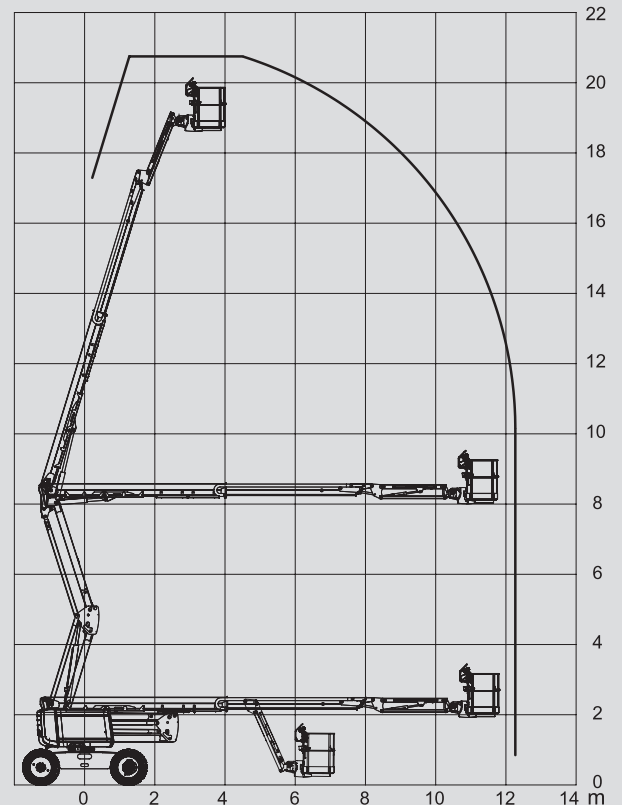

# Articulating Boom Lifts

## PSG 200 D / 4WD

Max. working height	20,60 m
Max. platform height	18,60 m
Capacity	230 kg
Max. horizontal reach	12,20 m
Width	2,42 m
Length	8,80 m
Height	2,93 m
Platform dimensions	1,83 x 0,80 m
Jib	Yes
Weight	9.600 kg
Power	Diesel
Four wheel	Yes