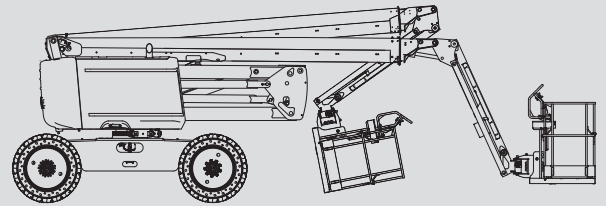

# Articulating Boom Lifts

## PSG 200 D / 4WD

Max. working height	20,60 m
Max. platform height	18,60 m
Capacity	230 kg
Max. horizontal reach	12,20 m
Width	2,42 m
Length	8,80 m
Height	2,93 m
Platform dimensions	1,83 x 0,80 m
Jib	Yes
Weight	9.600 kg
Power	Diesel
Four wheel	Yes