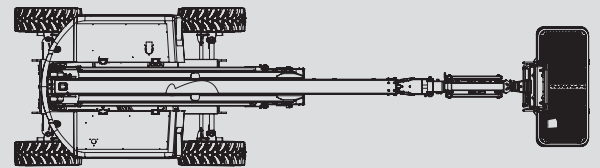

# Articulating Boom Lifts

## PSG 200 D / 4WD

Max. working height	20,60 m
Max. platform height	18,60 m
Capacity	230 kg
Max. horizontal reach	12,20 m
Width	2,42 m
Length	8,80 m
Height	2,93 m
Platform dimensions	1,83 x 0,80 m
Jib	Yes
Weight	9.600 kg
Power	Diesel
Four wheel	Yes