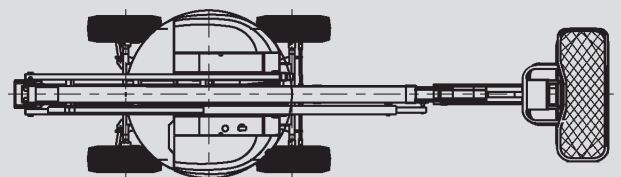

Articulating Boom Lifts

PSG 210 D / 4WD

| | |
|-----------------------|---------------|
| Max. working height | 20,65 m |
| Max. platform height | 18,65 m |
| Capacity | 230 kg |
| Max. horizontal reach | 13,50 m |
| Width | 2,38 m |
| Length | 8,93 m |
| Height | 2,67 m |
| Platform dimensions | 1,80 x 0,80 m |
| Jib | Yes |
| Weight | 11.710 kg |
| Power | Diesel |
| Four wheel | Yes |