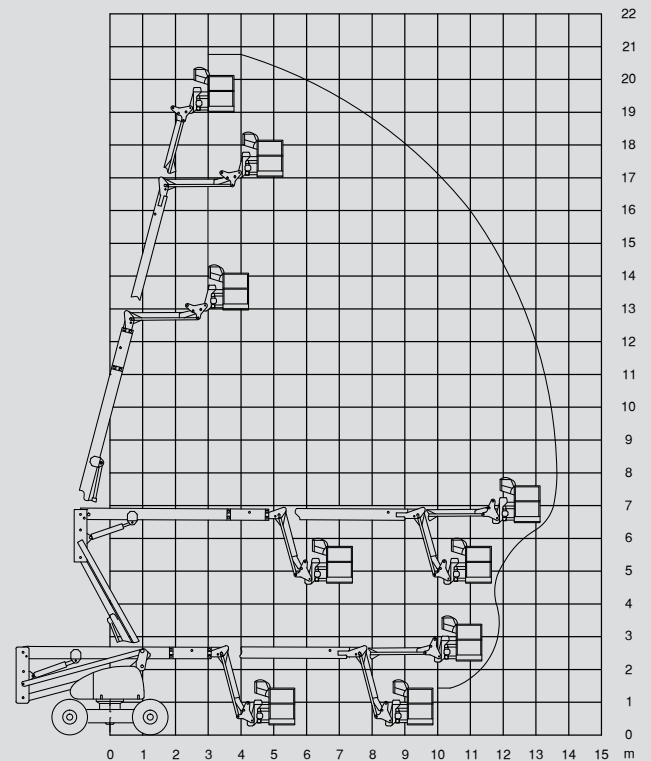

For further information please contact your sales representative or one of our local depots.

Data provided are for information only and do not imply any obligation. Technical information as provided by the manufacturer. We reserve the right to modify specifications and/or models without notice.