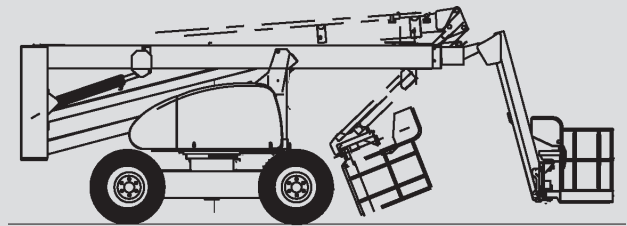

Articulating Boom Lifts

PSG 210 D / 4WD

| | |
|-----------------------|---------------|
| Max. working height | 20,65 m |
| Max. platform height | 18,65 m |
| Capacity | 230 kg |
| Max. horizontal reach | 13,50 m |
| Width | 2,38 m |
| Length | 8,93 m |
| Height | 2,67 m |
| Platform dimensions | 1,80 x 0,80 m |
| Jib | Yes |
| Weight | 11.710 kg |
| Power | Diesel |
| Four wheel | Yes |