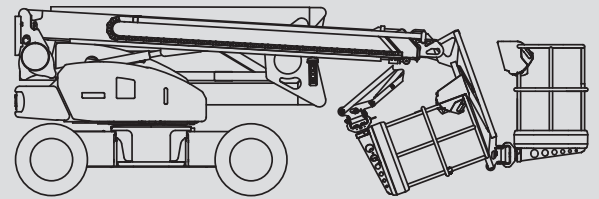

# Articulating Boom Lifts

## PSG 210 H / 4WD

Max. working height	20,80 m
Max. platform height	18,80 m
Capacity	250 kg
Max. horizontal reach	13,00 m
Width	2,27 m
Length	6,62 m
Height	2,18 m
Platform dimensions	1,80 x 0,80 m
Jib	Yes
Weight	6.640 kg
Power	Hybrid
Four wheel	Yes