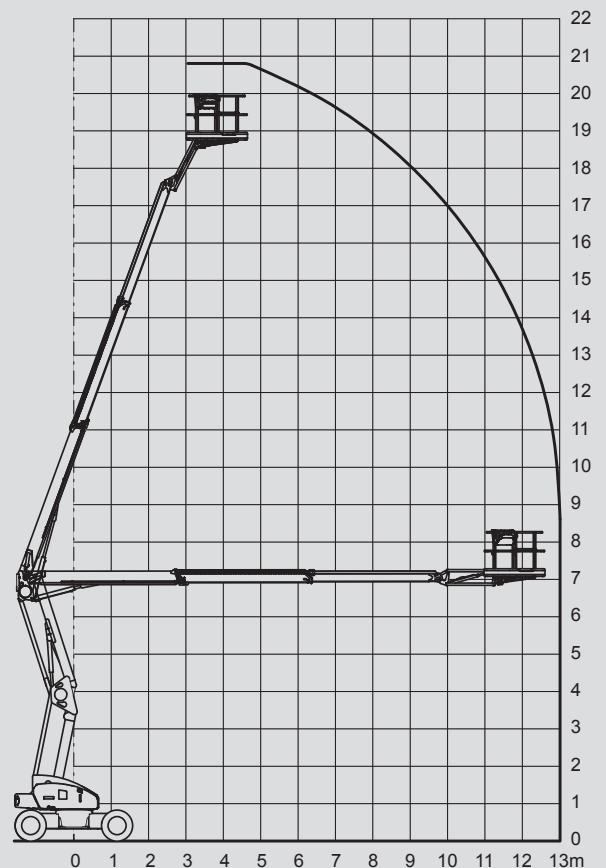

# Articulating Boom Lifts

## PSG 210 H / 4WD

Max. working height	20,80 m
Max. platform height	18,80 m
Capacity	250 kg
Max. horizontal reach	13,00 m
Width	2,27 m
Length	6,62 m
Height	2,18 m
Platform dimensions	1,80 x 0,80 m
Jib	Yes
Weight	6.640 kg
Power	Hybrid
Four wheel	Yes