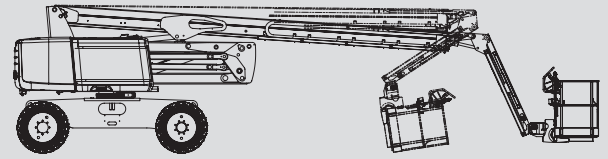

Articulating Boom Lifts

PSG 260 D / 4WD

Max. working height	26,40 m
Max. platform height	24,40 m
Capacity	350 kg
Max. horizontal reach	17,50 m
Width	2,48 m
Length	11,80 m
Height	2,98 m
Platform dimensions	2,44 x 0,91 m
Jib	Yes
Weight	15.500 kg
Power	Diesel
Four wheel	Yes