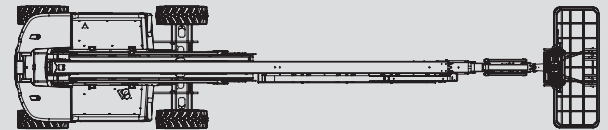

Articulating Boom Lifts

PSG 260 D / 4WD

Max. working height	26,40 m
Max. platform height	24,40 m
Capacity	350 kg
Max. horizontal reach	17,50 m
Width	2,48 m
Length	11,80 m
Height	2,98 m
Platform dimensions	2,44 x 0,91 m
Jib	Yes
Weight	15.500 kg
Power	Diesel
Four wheel	Yes