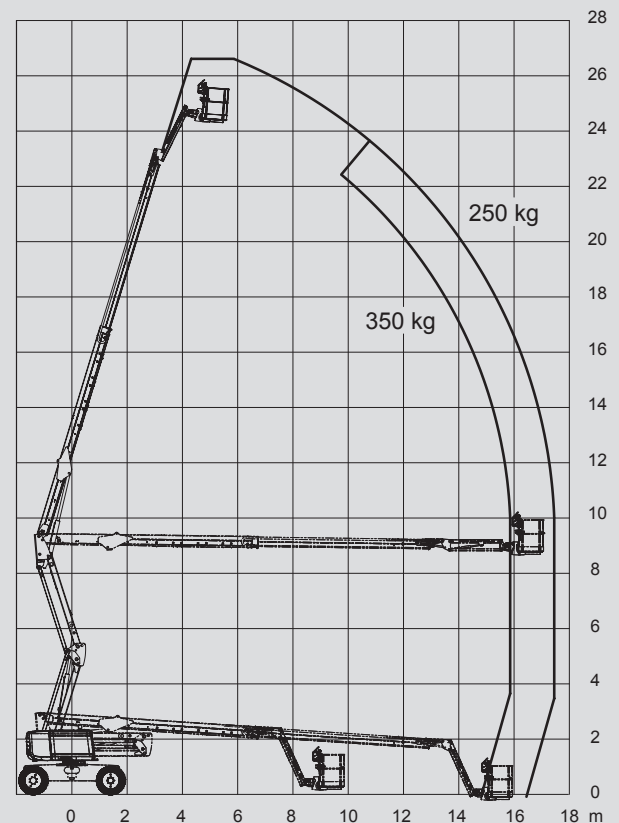

For further information please contact your sales representative or one of our local depots.

Data provided are for information only and do not imply any obligation. Technical information as provided by the manufacturer. We reserve the right to modify specifications and/or models without notice.