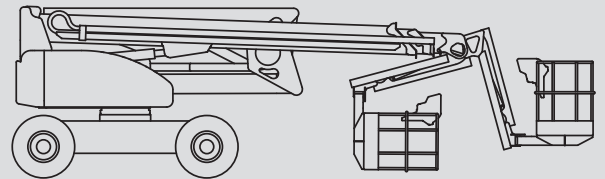

Articulating Boom Lifts

PSG 280 H / 4WD

Max. working height	28,00 m
Max. platform height	26,00 m
Capacity	280 kg
Max. horizontal reach	19,00 m
Width	2,49 m
Length	9,28 m
Height	2,70 m
Platform dimensions	2,40 x 0,90 m
Jib	Yes
Weight	14.650 kg
Power	Hybrid
Four wheel	Yes