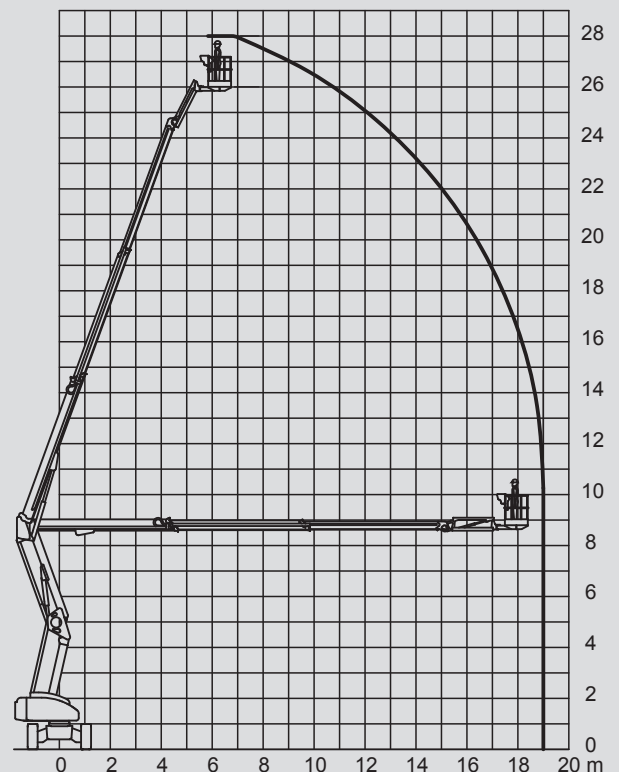

For further information please contact your sales representative or one of our local depots.

Data provided are for information only and do not imply any obligation. Technical information as provided by the manufacturer. We reserve the right to modify specifications and/or models without notice.