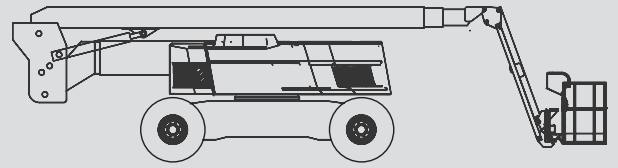

Articulating Boom Lifts

PSG 320 D / 4WD

Max. working height	31,80 m
Max. platform height	29,80 m
Capacity	250 kg
Max. horizontal reach	21,30 m
Width	2,50 / 3,33 m
Length	11,16 m
Height	2,70 m
Platform dimensions	2,44 x 0,80 m
Jib	Yes
Weight	20.100 kg
Power	Diesel
Four wheel	Yes