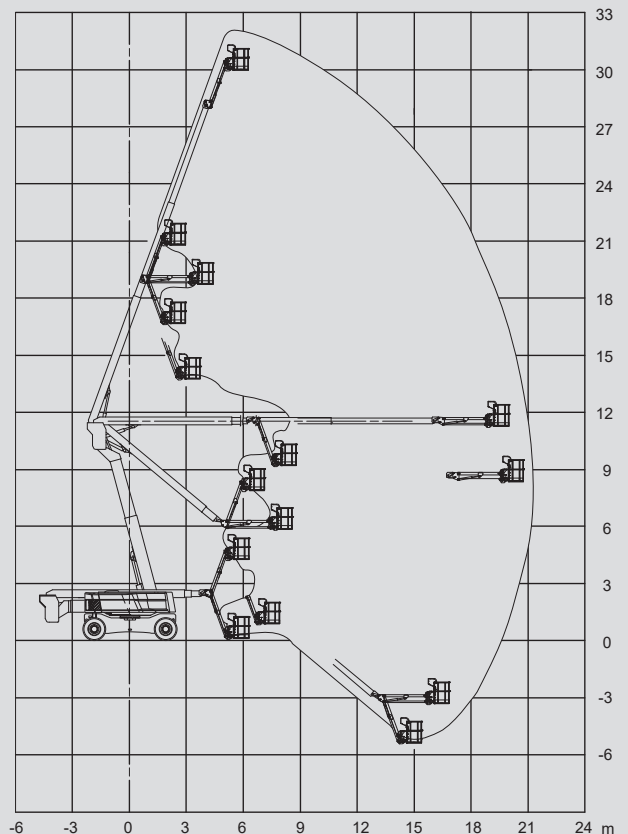

For further information please contact your sales representative or one of our local depots.

Data provided are for information only and do not imply any obligation. Technical information as provided by the manufacturer. We reserve the right to modify specifications and/or models without notice.