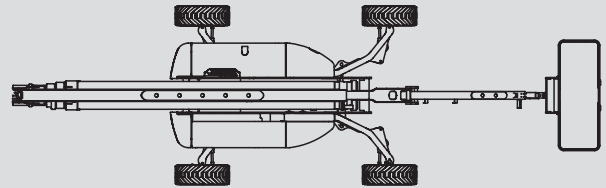

# Articulating Boom Lifts

## PSG 430 D / 4WD

Max. working height	43,15 m
Max. platform height	41,15 m
Capacity	272 kg
Max. horizontal reach	21,26 m
Width	2,46 / 3,94 m
Length	12,93 m
Height	3,07 m
Platform dimensions	2,44 x 0,91 m
Jib	Yes
Weight	20.366 kg
Power	Diesel
Four wheel	Yes