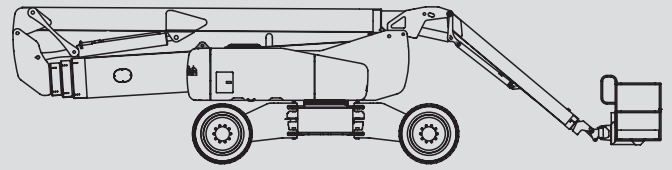

# Articulating Boom Lifts

## PSG 430 D / 4WD

Max. working height	43,15 m
Max. platform height	41,15 m
Capacity	272 kg
Max. horizontal reach	21,26 m
Width	2,46 / 3,94 m
Length	12,93 m
Height	3,07 m
Platform dimensions	2,44 x 0,91 m
Jib	Yes
Weight	20.366 kg
Power	Diesel
Four wheel	Yes