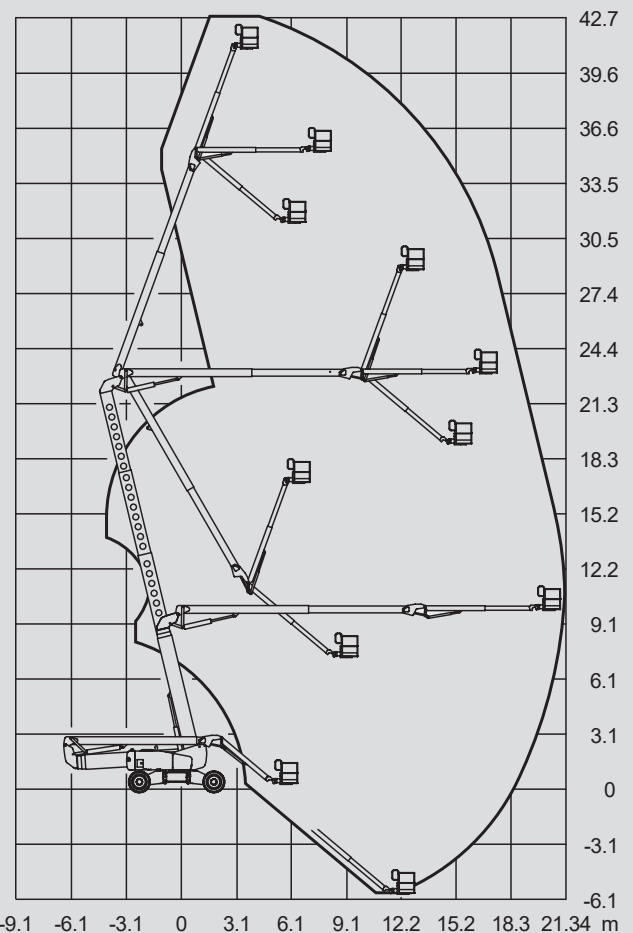

# Articulating Boom Lifts

## PSG 430 D / 4WD

Max. working height	43,15 m
Max. platform height	41,15 m
Capacity	272 kg
Max. horizontal reach	21,26 m
Width	2,46 / 3,94 m
Length	12,93 m
Height	3,07 m
Platform dimensions	2,44 x 0,91 m
Jib	Yes
Weight	20.366 kg
Power	Diesel
Four wheel	Yes