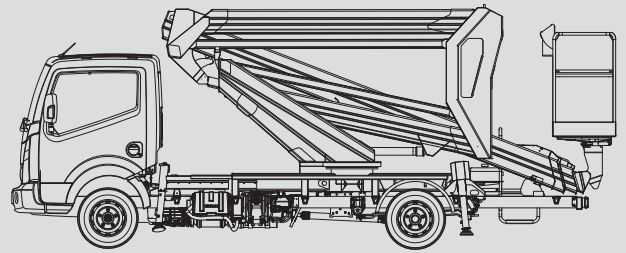

Truck-Mounted Platforms

PL 240 D

Max. working height	23,60 m
Max. platform height	21,60 m
Capacity	250 kg
Max. horizontal reach	12,30 m
Width	2,19 m
Length	6,70 m
Height	2,68 m
Platform dimensions	0,70 x 1,40 m
Max. outrigger width	2,19 m
Variable jacking	No
Weight	3.500 kg
Four wheel	No
Driving licence	B