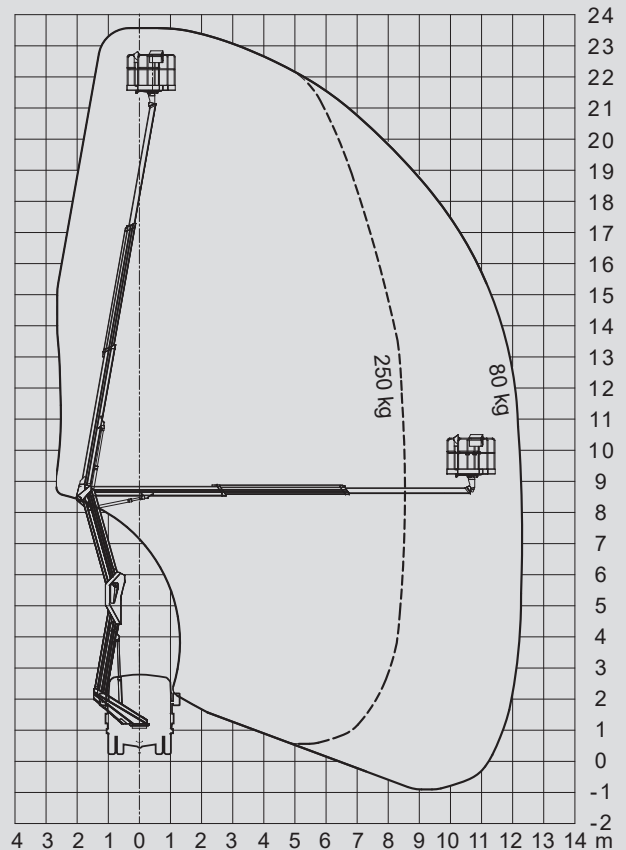

Truck-Mounted Platforms

PL 240 D

Max. working height	23,60 m
Max. platform height	21,60 m
Capacity	250 kg
Max. horizontal reach	12,30 m
Width	2,19 m
Length	6,70 m
Height	2,68 m
Platform dimensions	0,70 x 1,40 m
Max. outrigger width	2,19 m
Variable jacking	No
Weight	3.500 kg
Four wheel	No
Driving licence	B