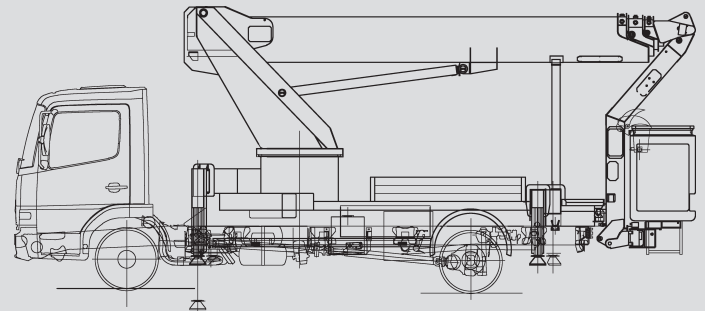

# Truck-Mounted Platforms

## PL 270 D / C

Max. working height	27,00 m
Max. platform height	25,00 m
Capacity	350 kg
Max. horizontal reach	19,80 m
Width	2,50 m
Length	8,25 m
Height	3,60 m
Platform dimensions	1,60x0,80x1,10 m
Max. outrigger width	5,00 m
Variable jacking	Yes
Weight	7.370 kg
Four wheel	No
Driving licence	C