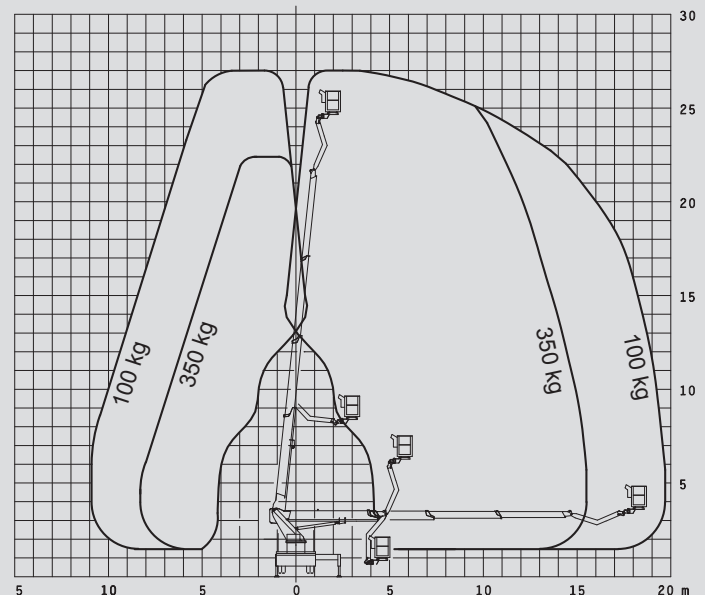

For further information please contact your sales representative or one of our local depots.

Data provided are for information only and do not imply any obligation. Technical information as provided by the manufacturer. We reserve the right to modify specifications and/or models without notice.