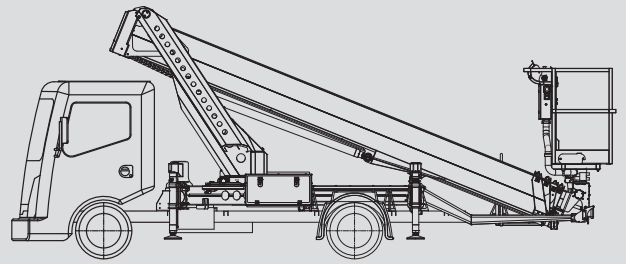

# Truck-Mounted Platforms

## PL 280 D

Max. working height	27,60 m
Max. platform height	25,60 m
Capacity	230 kg
Max. horizontal reach	17,00 m
Width	2,21 m
Length	7,71 m
Height	2,90 m
Platform dimensions	1,40 x 0,70 m
Max. outrigger width	3,60 m
Variable jacking	Yes
Weight	3.349 kg
Four wheel	No
Driving licence	B