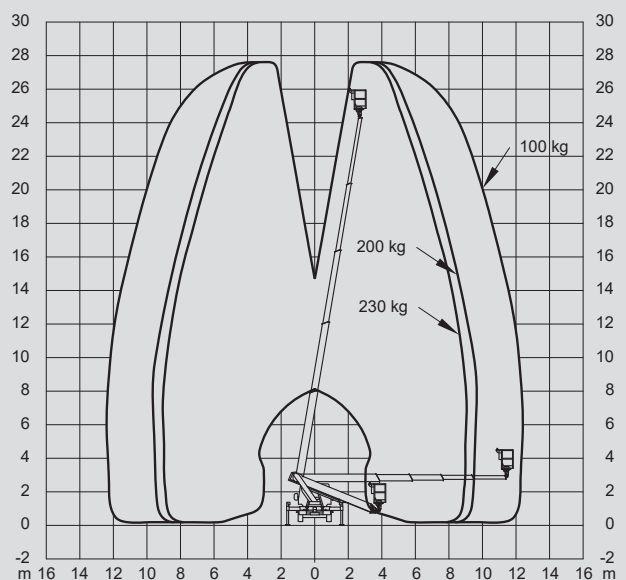

For further information please contact your sales representative or one of our local depots.

Data provided are for information only and do not imply any obligation. Technical information as provided by the manufacturer. We reserve the right to modify specifications and/or models without notice.