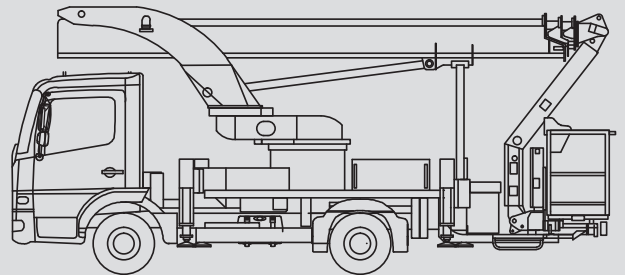

# Truck-Mounted Platforms

## PL 300 D

Max. working height	30,00 m
Max. platform height	28,00 m
Capacity	350 kg
Max. horizontal reach	20,50 m
Width	2,50 m
Length	7,45 m
Height	3,50 m
Platform dimensions	1,00 x 1,80 m
Max. outrigger width	5,00 m
Variable jacking	Yes
Weight	7.310 kg
Four wheel	No
Driving licence	C