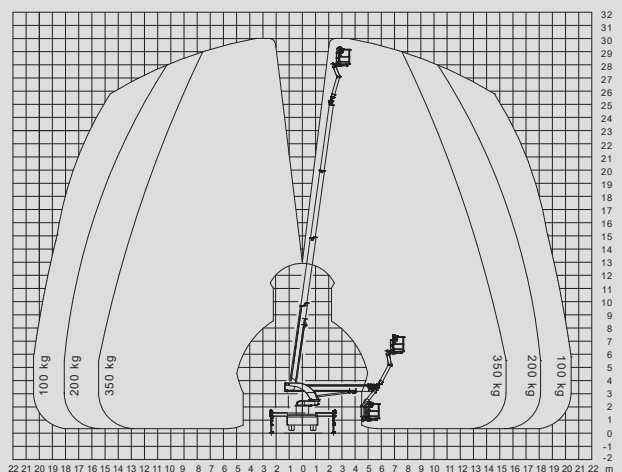

For further information please contact your sales representative or one of our local depots.

Data provided are for information only and do not imply any obligation. Technical information as provided by the manufacturer. We reserve the right to modify specifications and/or models without notice.