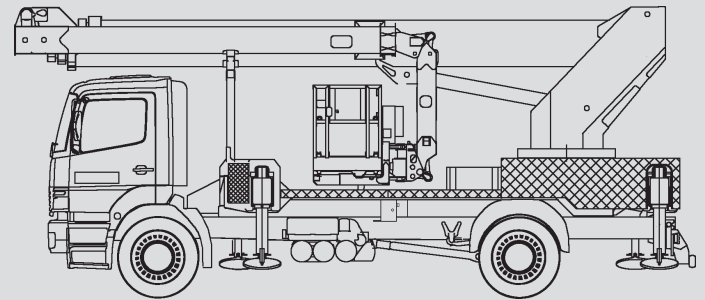

Truck-Mounted Platforms

PL 370 D

Max. working height	36,70 m
Max. platform height	34,70 m
Capacity	500 kg
Max. horizontal reach	30,00 m
Width	2,55 m
Length	8,80 m
Height	3,86 m
Platform dimensions	2,30 x 0,90 m
Max. outrigger width	6,40 m
Variable jacking	Yes
Weight	18.000 kg
Four wheel	No
Driving licence	C