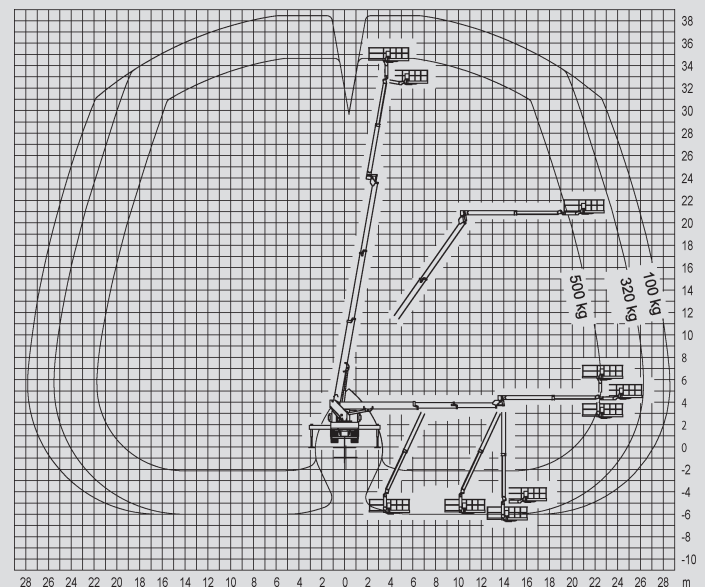

For further information please contact your sales representative or one of our local depots.

Data provided are for information only and do not imply any obligation. Technical information as provided by the manufacturer. We reserve the right to modify specifications and/or models without notice.