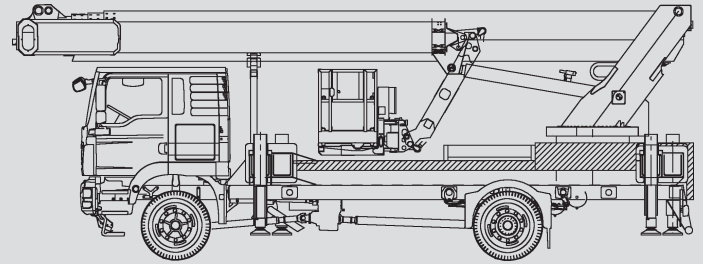

# Truck-Mounted Platforms

## PL 460 D

Max. working height	46,00 m
Max. platform height	44,00 m
Capacity	600 kg
Max. horizontal reach	30,00 m
Width	2,55 m
Length	10,40 m
Height	3,99 m
Platform dimensions	2,42 x 0,97 m
Max. outrigger width	6,40 m
Variable jacking	Yes
Weight	18.000 kg
Four wheel	No
Driving licence	C