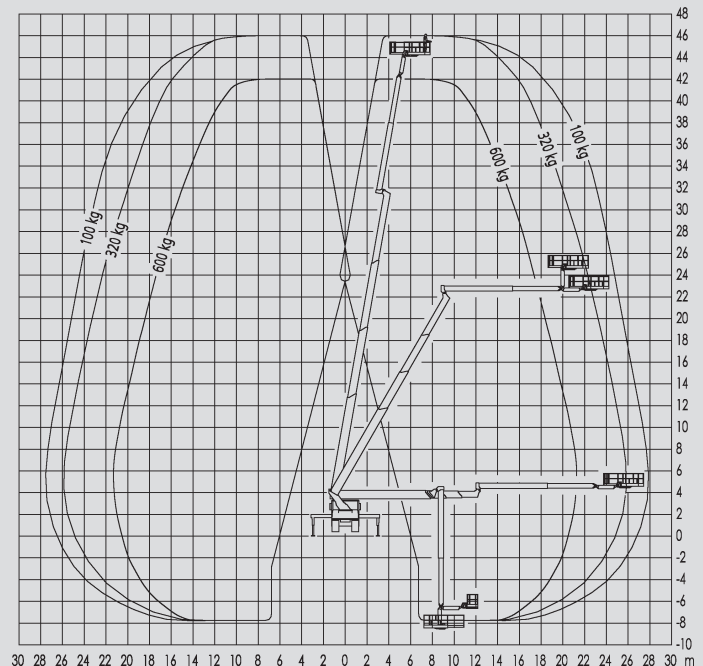

For further information please contact your sales representative or one of our local depots.

Data provided are for information only and do not imply any obligation. Technical information as provided by the manufacturer. We reserve the right to modify specifications and/or models without notice.