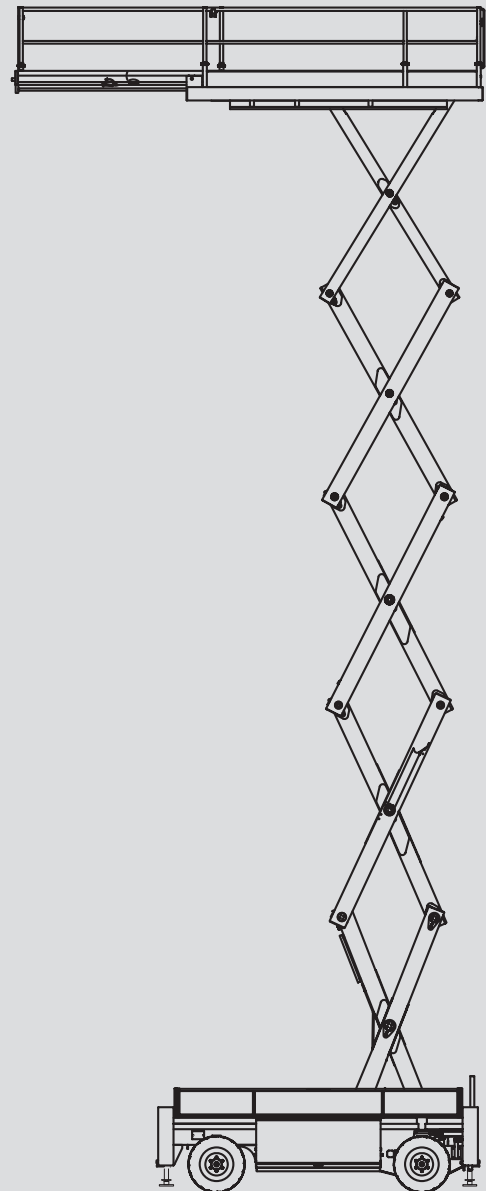

Scissor Lifts

PS 270 D / 4WD

Max. working height	27,50 m
Max. platform height	25,50 m
Capacity	1.000 kg
Width	2,50 m
Length	6,57 m
Height	3,89 m
Overhead clearance	3,13 m
Platform dimensions stowed	6,15 x 2,35 m
Platform dimensions extended	8,25 x 2,35 m
Weight	22.670 kg
Power	Diesel
Outrigger	Yes
Black tires	Yes
Four wheel	Yes