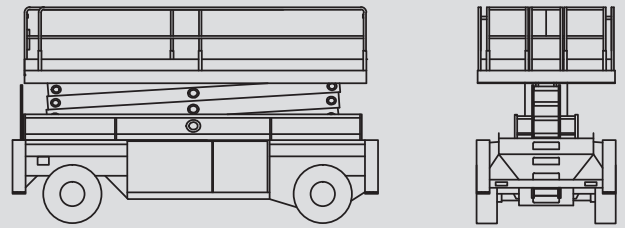

Scissor Lifts

PS 270 D / 4WD

Max. working height	27,50 m
Max. platform height	25,50 m
Capacity	1.000 kg
Width	2,50 m
Length	6,57 m
Height	3,89 m
Overhead clearance	3,13 m
Platform dimensions stowed	6,15 x 2,35 m
Platform dimensions extended	8,25 x 2,35 m
Weight	22.670 kg
Power	Diesel
Outrigger	Yes
Black tires	Yes
Four wheel	Yes