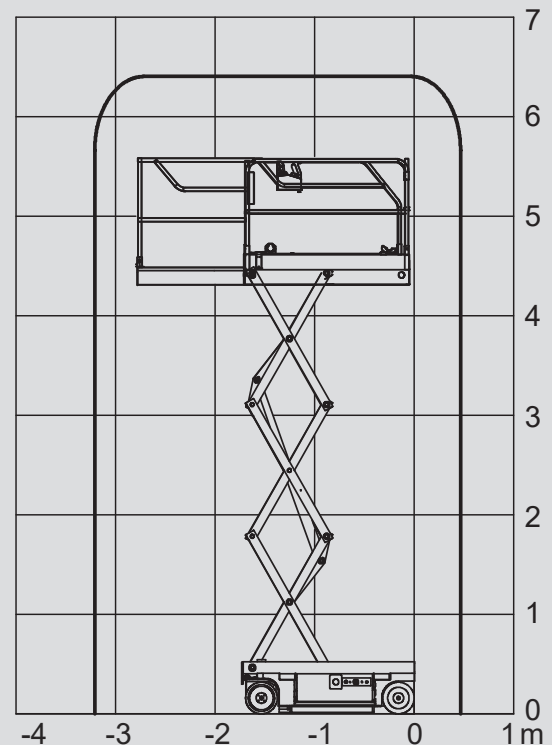

Scissor Lifts

PS 60 E

Max. working height	6,35 m
Max. platform height	4,35 m
Capacity	270 kg
Width	0,76 m
Length	1,90 m
Height	1,91 m
Overhead clearance	1,91 m
Platform dimensions stowed	1,68 x 0,70 m
Platform dimensions extended	2,59 x 0,70 m
Weight	1.290 kg
Power	Electric
Outrigger	No
Black tires	No
Four wheel	No