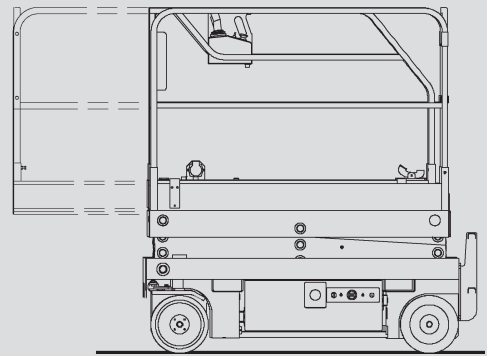

Scissor Lifts

PS 60 E

Max. working height	6,35 m
Max. platform height	4,35 m
Capacity	270 kg
Width	0,76 m
Length	1,90 m
Height	1,91 m
Overhead clearance	1,91 m
Platform dimensions stowed	1,68 x 0,70 m
Platform dimensions extended	2,59 x 0,70 m
Weight	1.290 kg
Power	Electric
Outrigger	No
Black tires	No
Four wheel	No