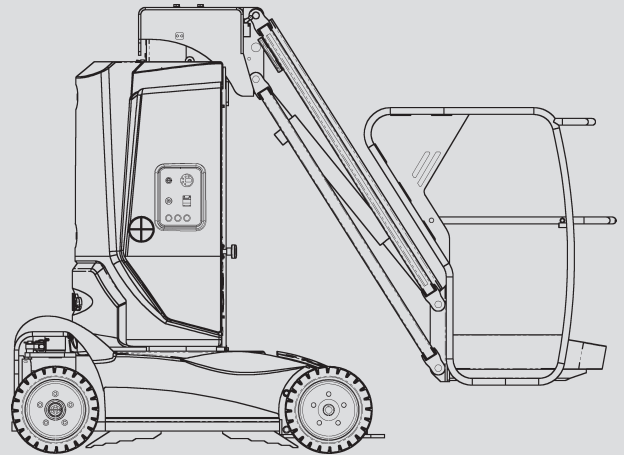

## PM 100 E

Max. working height	10,00 m
Max. platform height	8,00 m
Capacity	200 kg
Max. horizontal reach	3,00 m
Width	1,00 m
Length	2,62 m
Height	1,99 m
Platform dimensions	0,90 x 0,70 m
Outrigger	No
Weight	2.760 kg
Power	Electric
Black tires	No