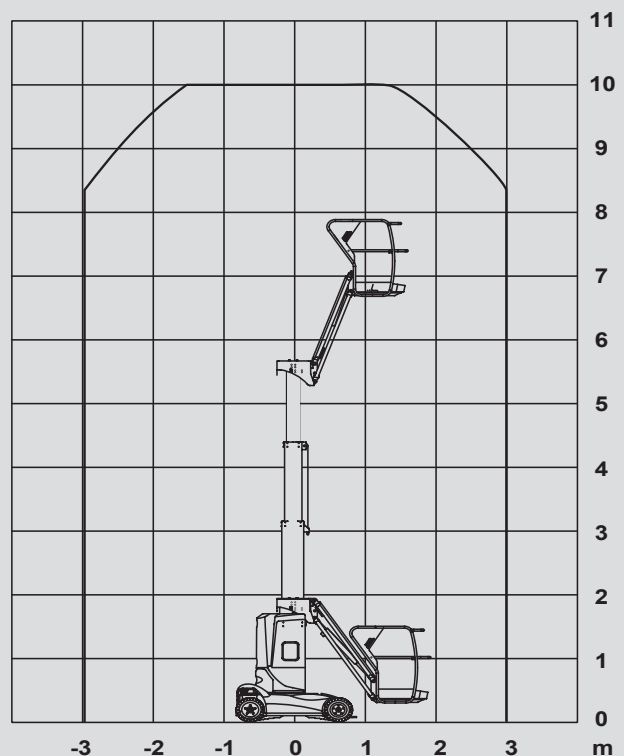

For further information please contact your sales representative or one of our local depots.

Data provided are for information only and do not imply any obligation. Technical information as provided by the manufacturer. We reserve the right to modify specifications and/or models without notice.