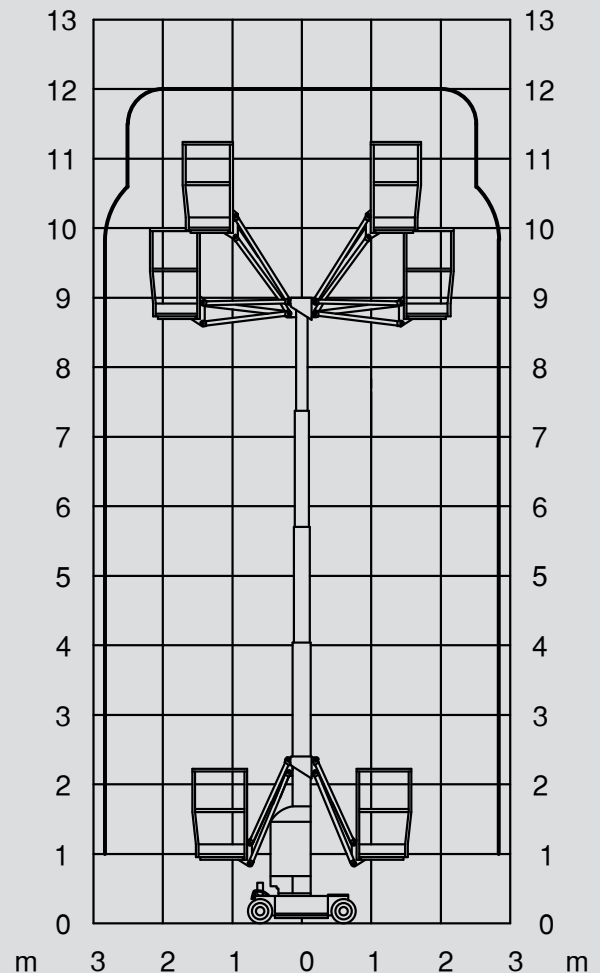

Special-Work Platforms

PM 120 E

Max. working height	12,00 m
Max. platform height	10,00 m
Capacity	210 kg
Max. horizontal reach	2,50 m
Width	1,25 m
Length	2,35 m
Height	2,40 m
Platform dimensions	0,96 x 0,66 m
Outrigger	No
Weight	2.650 kg
Power	Electric
Black tires	No