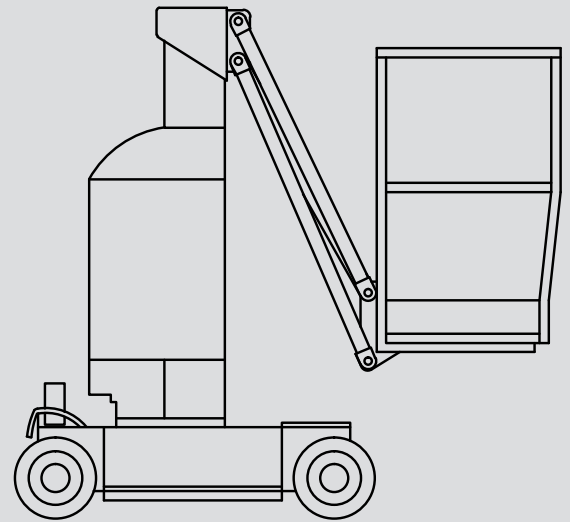

Special-Work Platforms

PM 120 E

Max. working height	12,00 m
Max. platform height	10,00 m
Capacity	210 kg
Max. horizontal reach	2,50 m
Width	1,25 m
Length	2,35 m
Height	2,40 m
Platform dimensions	0,96 x 0,66 m
Outrigger	No
Weight	2.650 kg
Power	Electric
Black tires	No