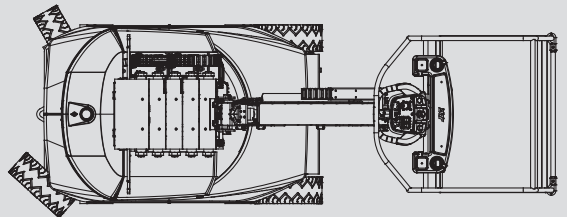

Special-Work Platforms

PM 120 E

Max. working height	12,65 m
Max. platform height	10,65 m
Capacity	200 kg
Max. horizontal reach	6,05 m
Width	1,20 m
Length	3,65 m
Height	1,99 m
Platform dimensions	0,70 x 1,05 m
Outrigger	No
Weight	4.900 kg
Power	Electric
Black tires	No