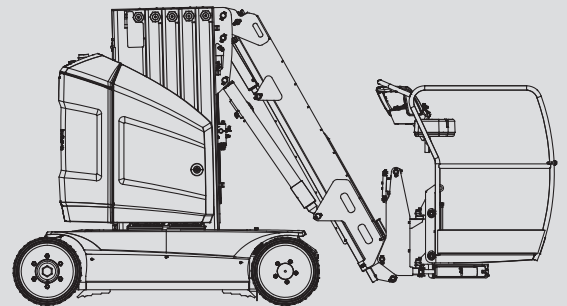

Special-Work Platforms

PM 120 E

Max. working height	12,65 m
Max. platform height	10,65 m
Capacity	200 kg
Max. horizontal reach	6,05 m
Width	1,20 m
Length	3,65 m
Height	1,99 m
Platform dimensions	0,70 x 1,05 m
Outrigger	No
Weight	4.900 kg
Power	Electric
Black tires	No