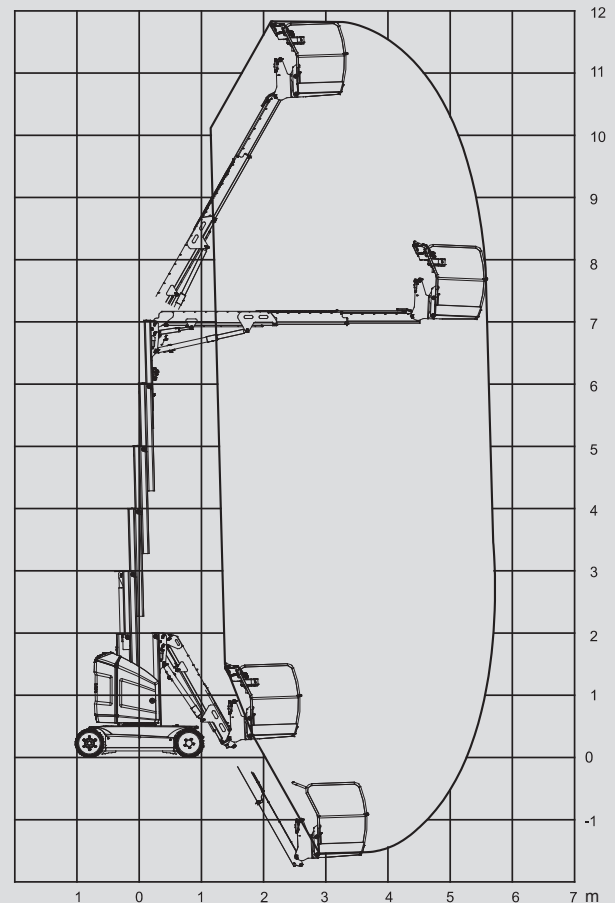

Special-Work Platforms

PM 120 E

Max. working height	12,65 m
Max. platform height	10,65 m
Capacity	200 kg
Max. horizontal reach	6,05 m
Width	1,20 m
Length	3,65 m
Height	1,99 m
Platform dimensions	0,70 x 1,05 m
Outrigger	No
Weight	4.900 kg
Power	Electric
Black tires	No