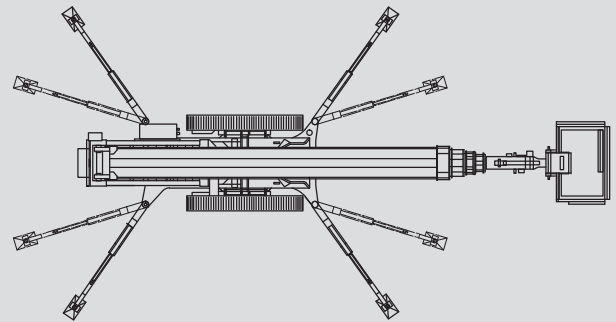

## PSAK 300

Max. working height	30,00 m
Max. platform height	28,00 m
Capacity	250 kg
Max. horizontal reach	17,00 m
Width	1,58 m
Length	7,50 m
Height	1,98 m
Platform dimensions	1,20 x 0,80 m
Max. outrigger width	5,52 x 5,56 m
Weight	4.300 kg
Power	Diesel /Electric
Surface area covered by chassis	1,92 x 0,25 m