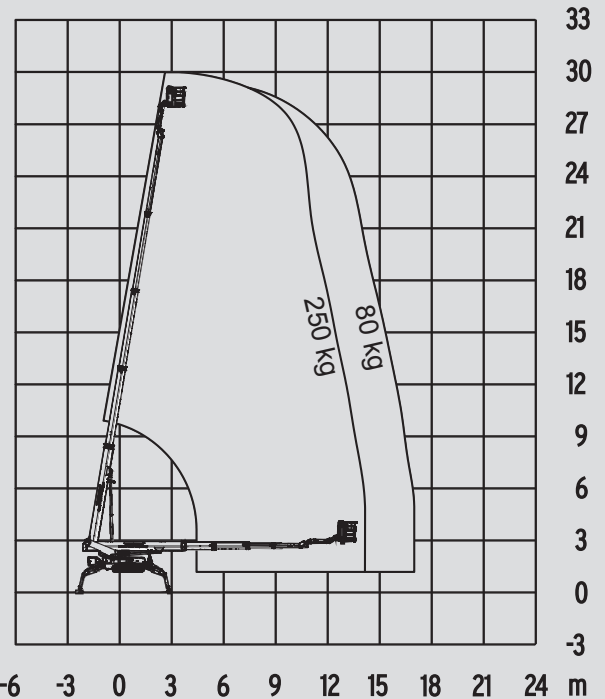

For further information please contact your sales representative or one of our local depots.

Data provided are for information only and do not imply any obligation. Technical information as provided by the manufacturer. We reserve the right to modify specifications and/or models without notice.