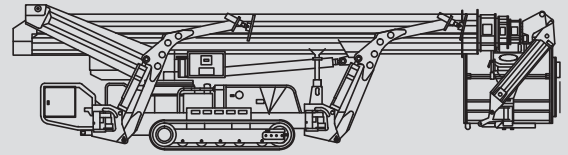

## PSAK 300

Max. working height	30,00 m
Max. platform height	28,00 m
Capacity	250 kg
Max. horizontal reach	17,00 m
Width	1,58 m
Length	7,50 m
Height	1,98 m
Platform dimensions	1,20 x 0,80 m
Max. outrigger width	5,52 x 5,56 m
Weight	4.300 kg
Power	Diesel /Electric
Surface area covered by chassis	1,92 x 0,25 m