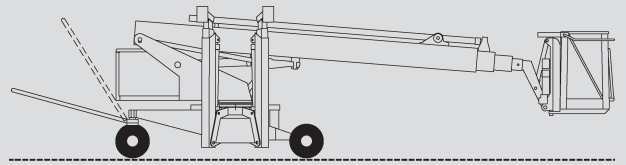

## PSR 220 E

Max. working height	22,00 m
Max. platform height	20,00 m
Capacity	200 kg
Max. horizontal reach	11,80 m
Width	1,20 m
Length	7,90 m
Height	2,14 m
Platform dimensions	1,10x1,20x0,70 m
Max. outrigger width	4,10 m
Weight	2.300 kg
Power	Electric