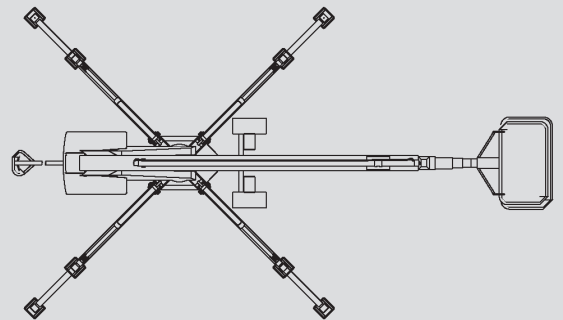

## PSR 220 E

Max. working height	22,00 m
Max. platform height	20,00 m
Capacity	200 kg
Max. horizontal reach	11,80 m
Width	1,20 m
Length	7,90 m
Height	2,14 m
Platform dimensions	1,10x1,20x0,70 m
Max. outrigger width	4,10 m
Weight	2.300 kg
Power	Electric