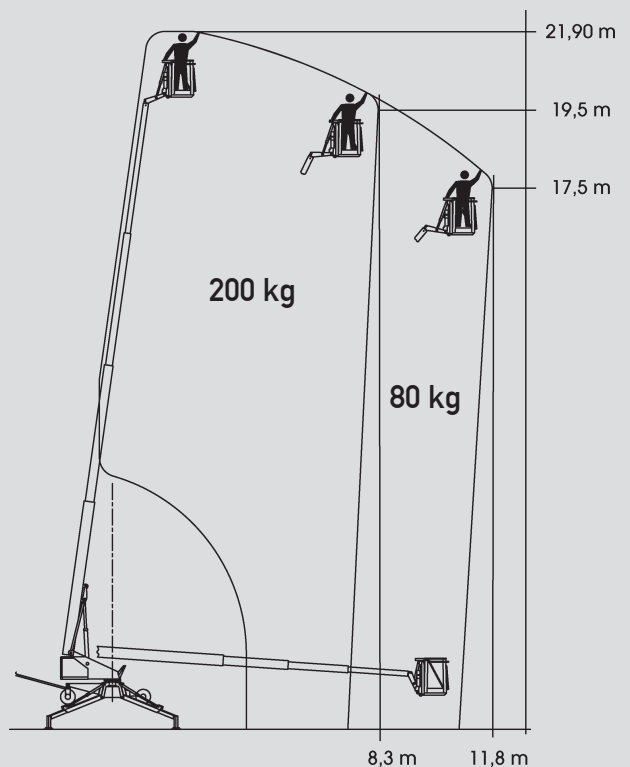

## PSR 220 E

Max. working height	22,00 m
Max. platform height	20,00 m
Capacity	200 kg
Max. horizontal reach	11,80 m
Width	1,20 m
Length	7,90 m
Height	2,14 m
Platform dimensions	1,10x1,20x0,70 m
Max. outrigger width	4,10 m
Weight	2.300 kg
Power	Electric