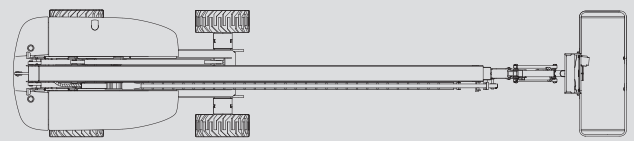

Telescopic Boom Lifts

PST 280 D / 4WD

Max. working height	27,90 m
Max. platform height	25,90 m
Capacity	227 kg
Max. horizontal reach	23,32 m
Width	2,50 m
Length	12,20 m
Height	2,80 m
Platform dimensions	2,44 x 0,91 m
Outrigger	No
Weight	17.191 kg
Power	Diesel
Black tires	Yes
Four wheel	Yes