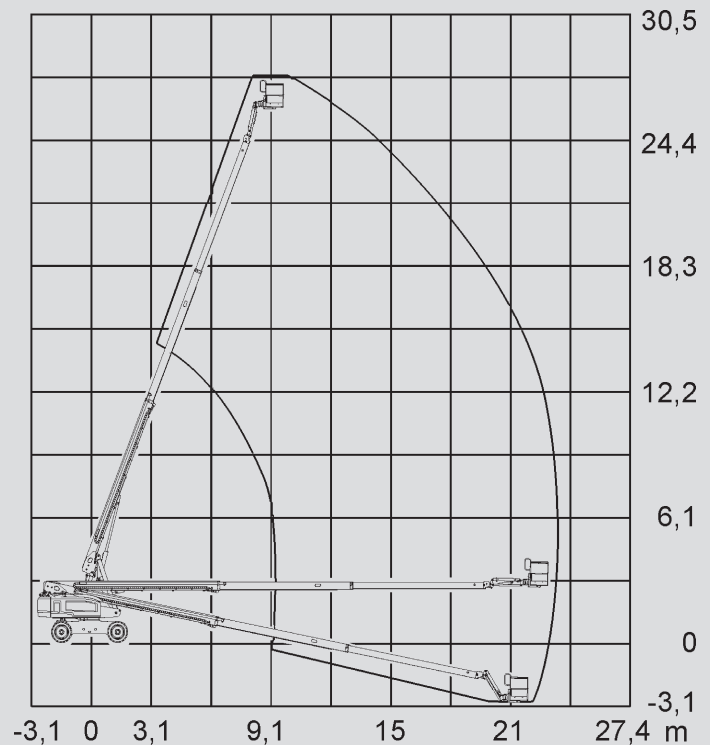

For further information please contact your sales representative or one of our local depots.

Data provided are for information only and do not imply any obligation. Technical information as provided by the manufacturer. We reserve the right to modify specifications and/or models without notice.