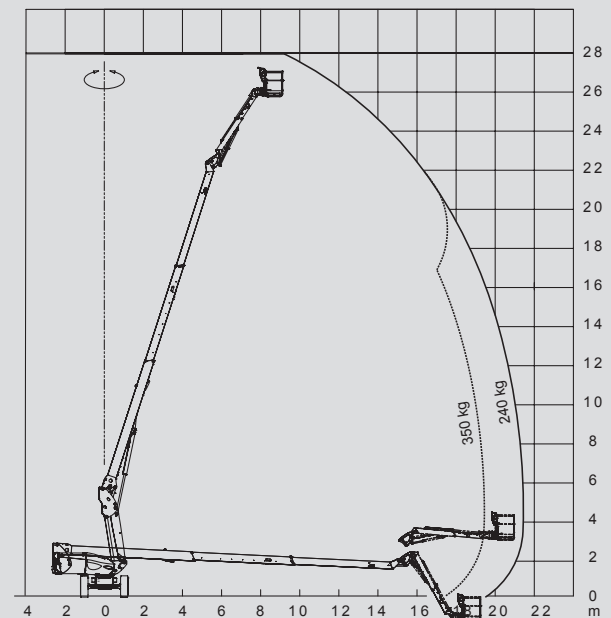

For further information please contact your sales representative or one of our local depots.

Data provided are for information only and do not imply any obligation. Technical information as provided by the manufacturer. We reserve the right to modify specifications and/or models without notice.