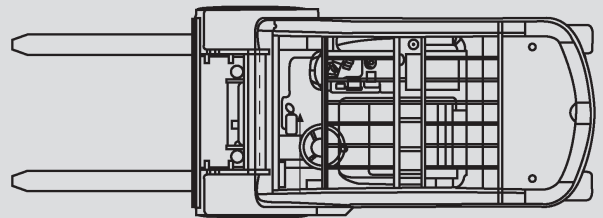

Forklift Trucks

PHS 35 E

| | |
|----------------------------|----------|
| Max. lifting height | 4,70 m |
| Max. lift capacity | 3.500 kg |
| Width | 1,34 m |
| Length (without fork) | 2,69 m |
| Height (of overhead guard) | 2,32 m |
| Closed mast height | 2,37 m |
| Weight | 5.800 kg |
| Power | Electric |
| Four wheel | No |
| Black tires | No |