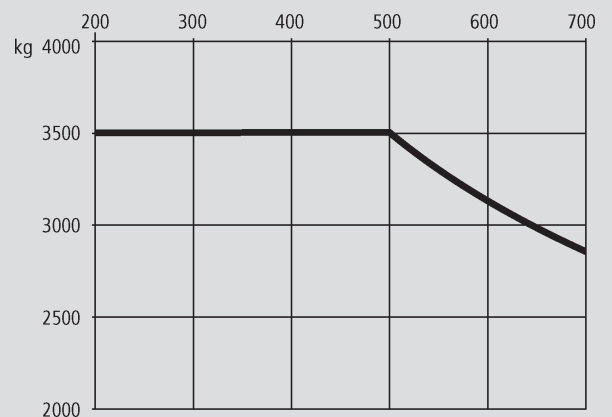

Lift capacity